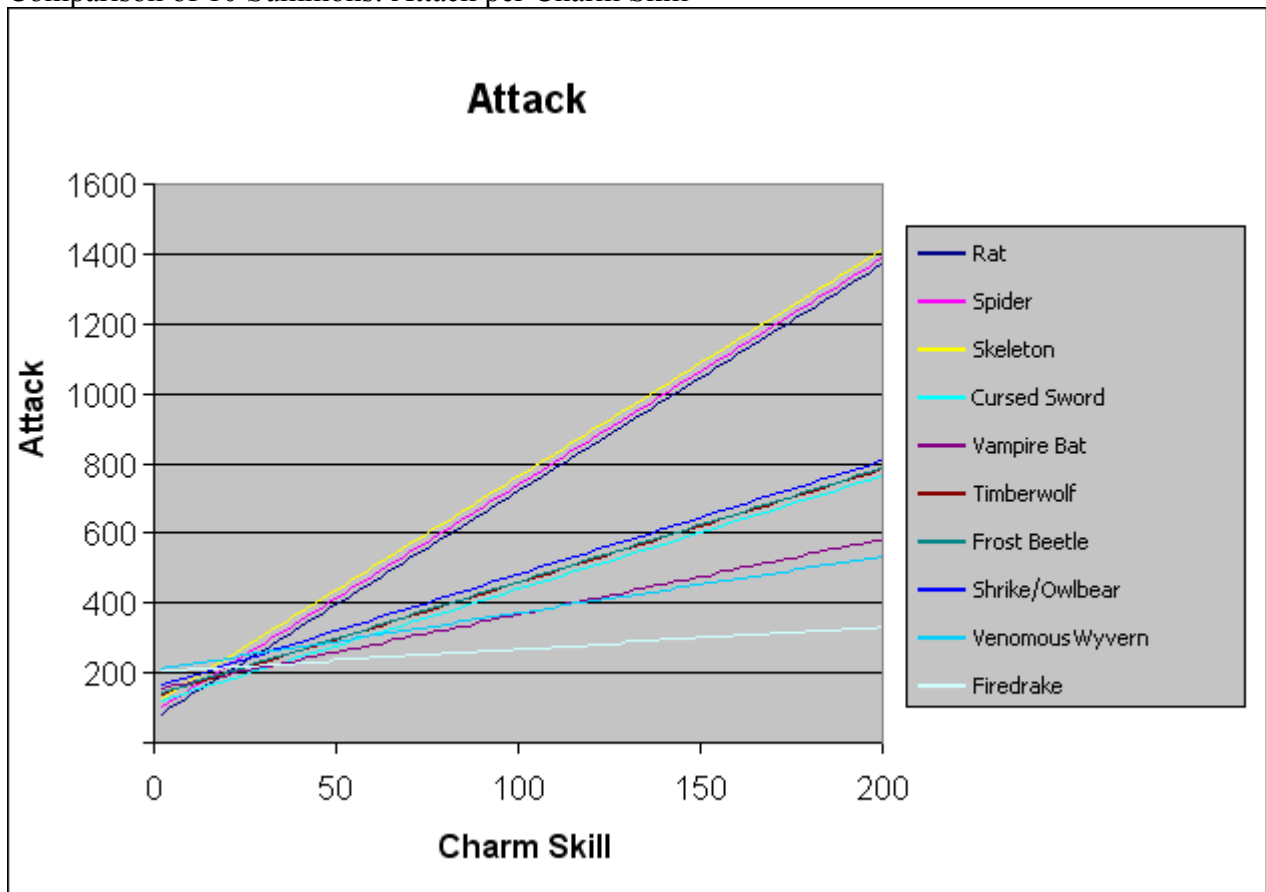

Tab 4.4: Attack Stat for Summoned Creatures

Table of Contents

Tab 4.4: Attack Stat for Summoned Creatures..... 1
 4.4.1 Comparison of 10 Summoned Creatures..... 1
 4.4.2 Graphs for individual Summons..... 2

4.4.1 Comparison of 10 Summoned Creatures

The graph below indicates how the “Attack” stat varies with a character’s Charm Magic skill.

Comparison of 10 Summons: Attack per Charm Skill

4.4.2 Graphs for individual Summons

As with the comparison graph above, the x axis represents the character's Charm skill, and the y axis the summoned monster's Attack stat.